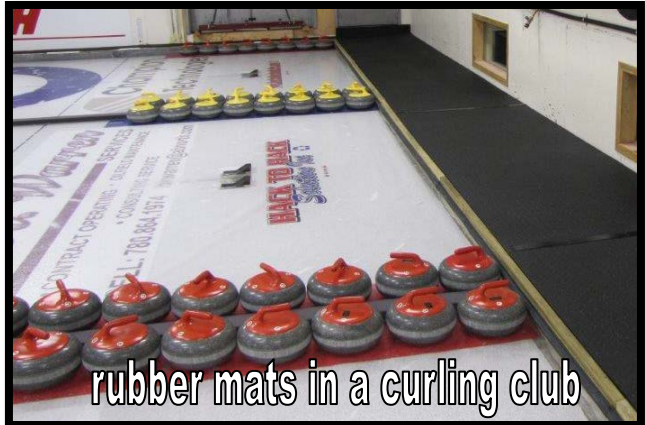

Examples of Past Municipal Demonstration Grant Projects

pool deck surfacing

rubber mats in barn stalls

pour-in-place surfacing
with design embedded

pour-in-place surfacing for spray park

rubber sidewalk blocks

rubber mats in a curling club

roofing tiles made with
rubber crumb

pour-in-place surfacing in a ski chalet