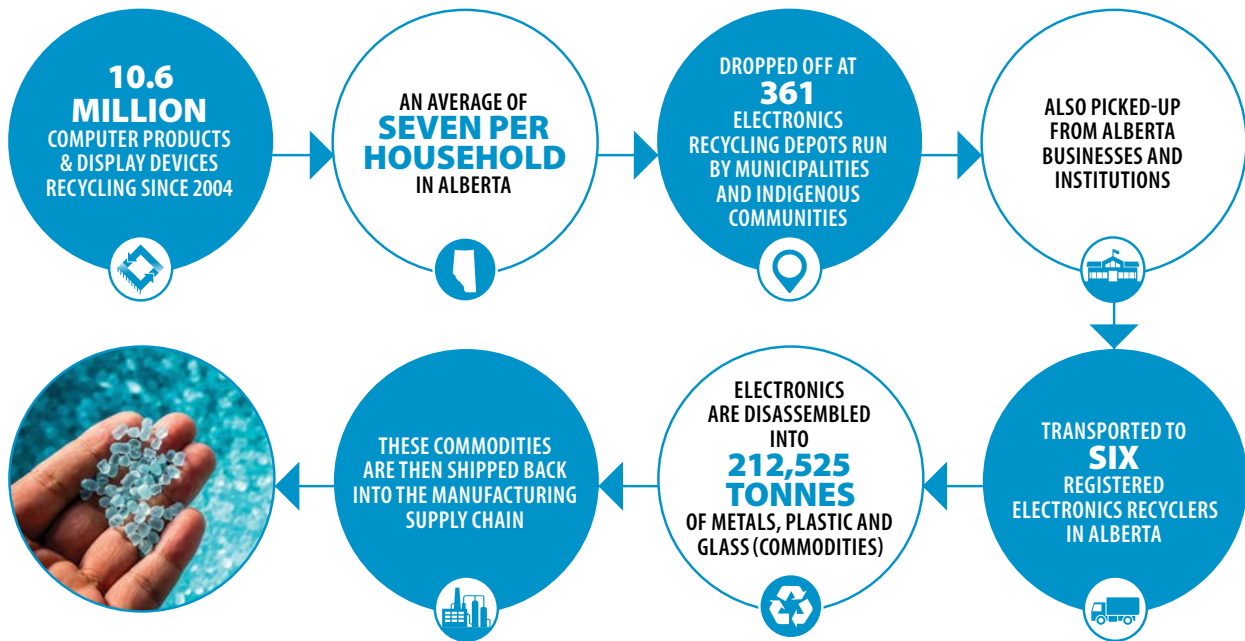

ELECTRONICS RECYCLING

2020-21 PROGRESS REPORT

Visit AlbertaRecyclingReports.ca for more information.

The image features two hands, palms up, holding a stylized globe. The globe is rendered in shades of blue and green, with the continents in a lighter green and the oceans in a darker blue. The hands are also rendered in a blue tone, matching the background. The background is a solid, vibrant blue. The text is centered over the hands and globe.

*A new tire recycler was in the probationary stage as of March/21.

The image features two hands, palms up, holding a stylized globe. The hands are colored in shades of blue and green, with the globe's continents and oceans also rendered in these colors. The background is a solid, muted red. The text is centered over the hands and globe.