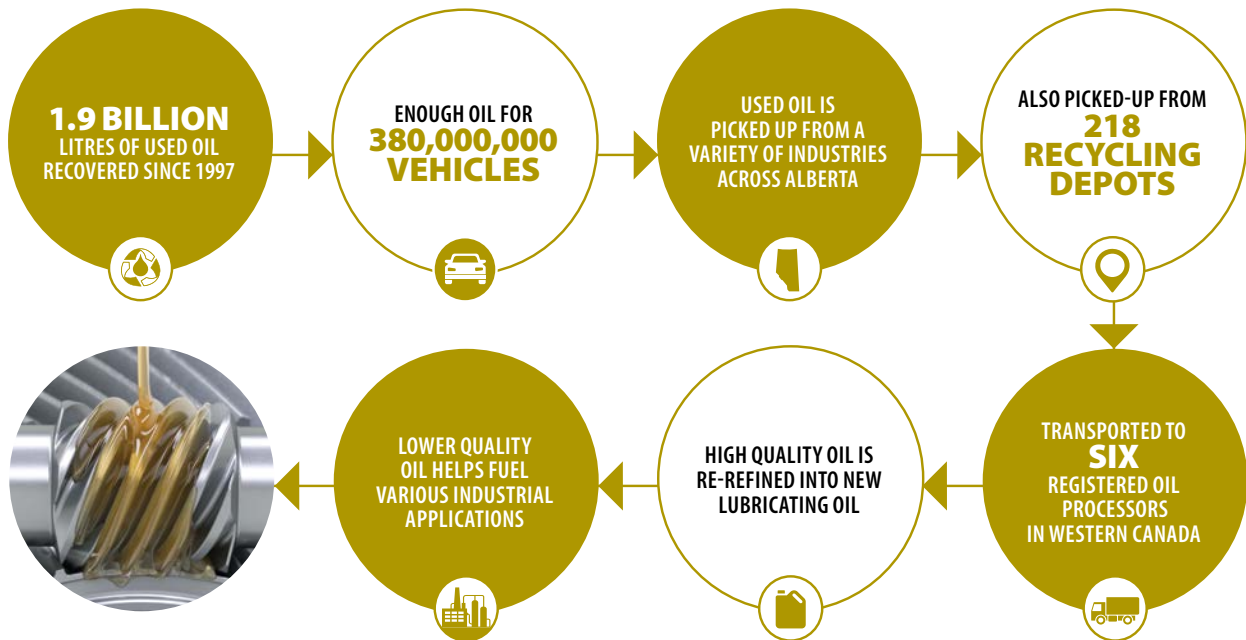

USED OIL MATERIALS RECYCLING

2020-21 PROGRESS REPORT

Visit AlbertaRecyclingReports.ca for more information.