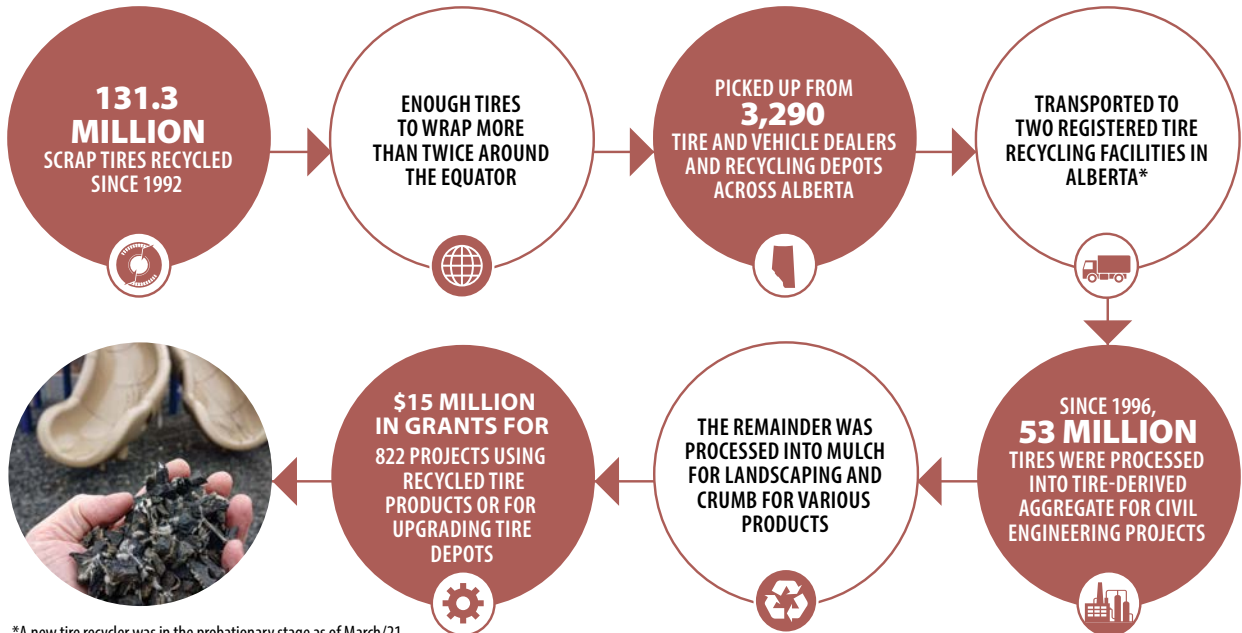

*A new tire recycler was in the probationary stage as of March/21.

The image features two hands, palms up, holding a stylized globe. The hands are colored in shades of blue and green, with the globe's continents and oceans also rendered in these colors. The background is a solid, muted red. The text is centered over the hands and globe.