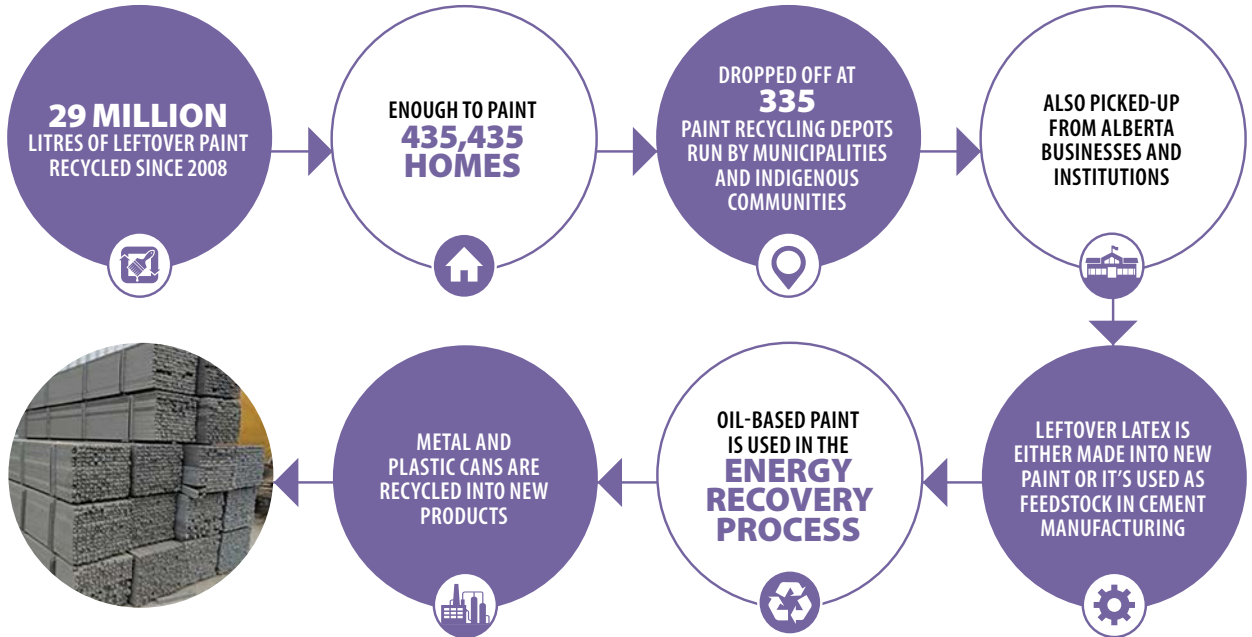

PAINT RECYCLING

2020-21 PROGRESS REPORT

Visit AlbertaRecyclingReports.ca for more information.